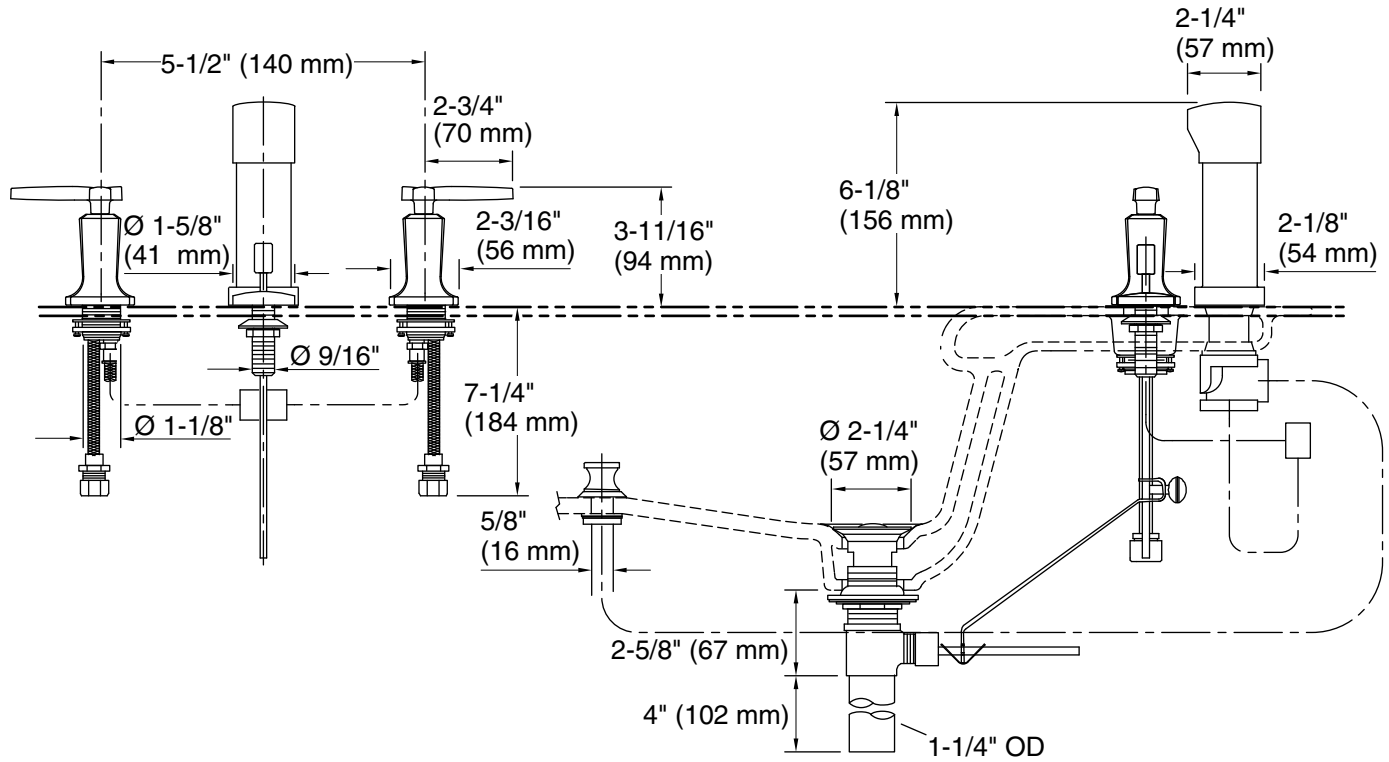

Features

- Pop-up drain with lift rod and tailpiece.
- Flexible connections for easy installation.
- Vertical spray.
- Fixture-mount transfer valve/vacuum breaker.
- Available with lever handles.
- Quarter-turn washerless ceramic disc valves.

Material

- Metal construction.
- Brass valve bodies.

Recommended Products/Accessories

- K-23726 Drain treatment
- K-23723 Faucet cleaner

Codes/Standards

ASME A112.18.1/CSA B125.1
ASSE 1001

KOHLER® Faucet Lifetime Limited Warranty

Technical Information

All product dimensions are nominal.

Notes

Install this product according to the installation instructions.